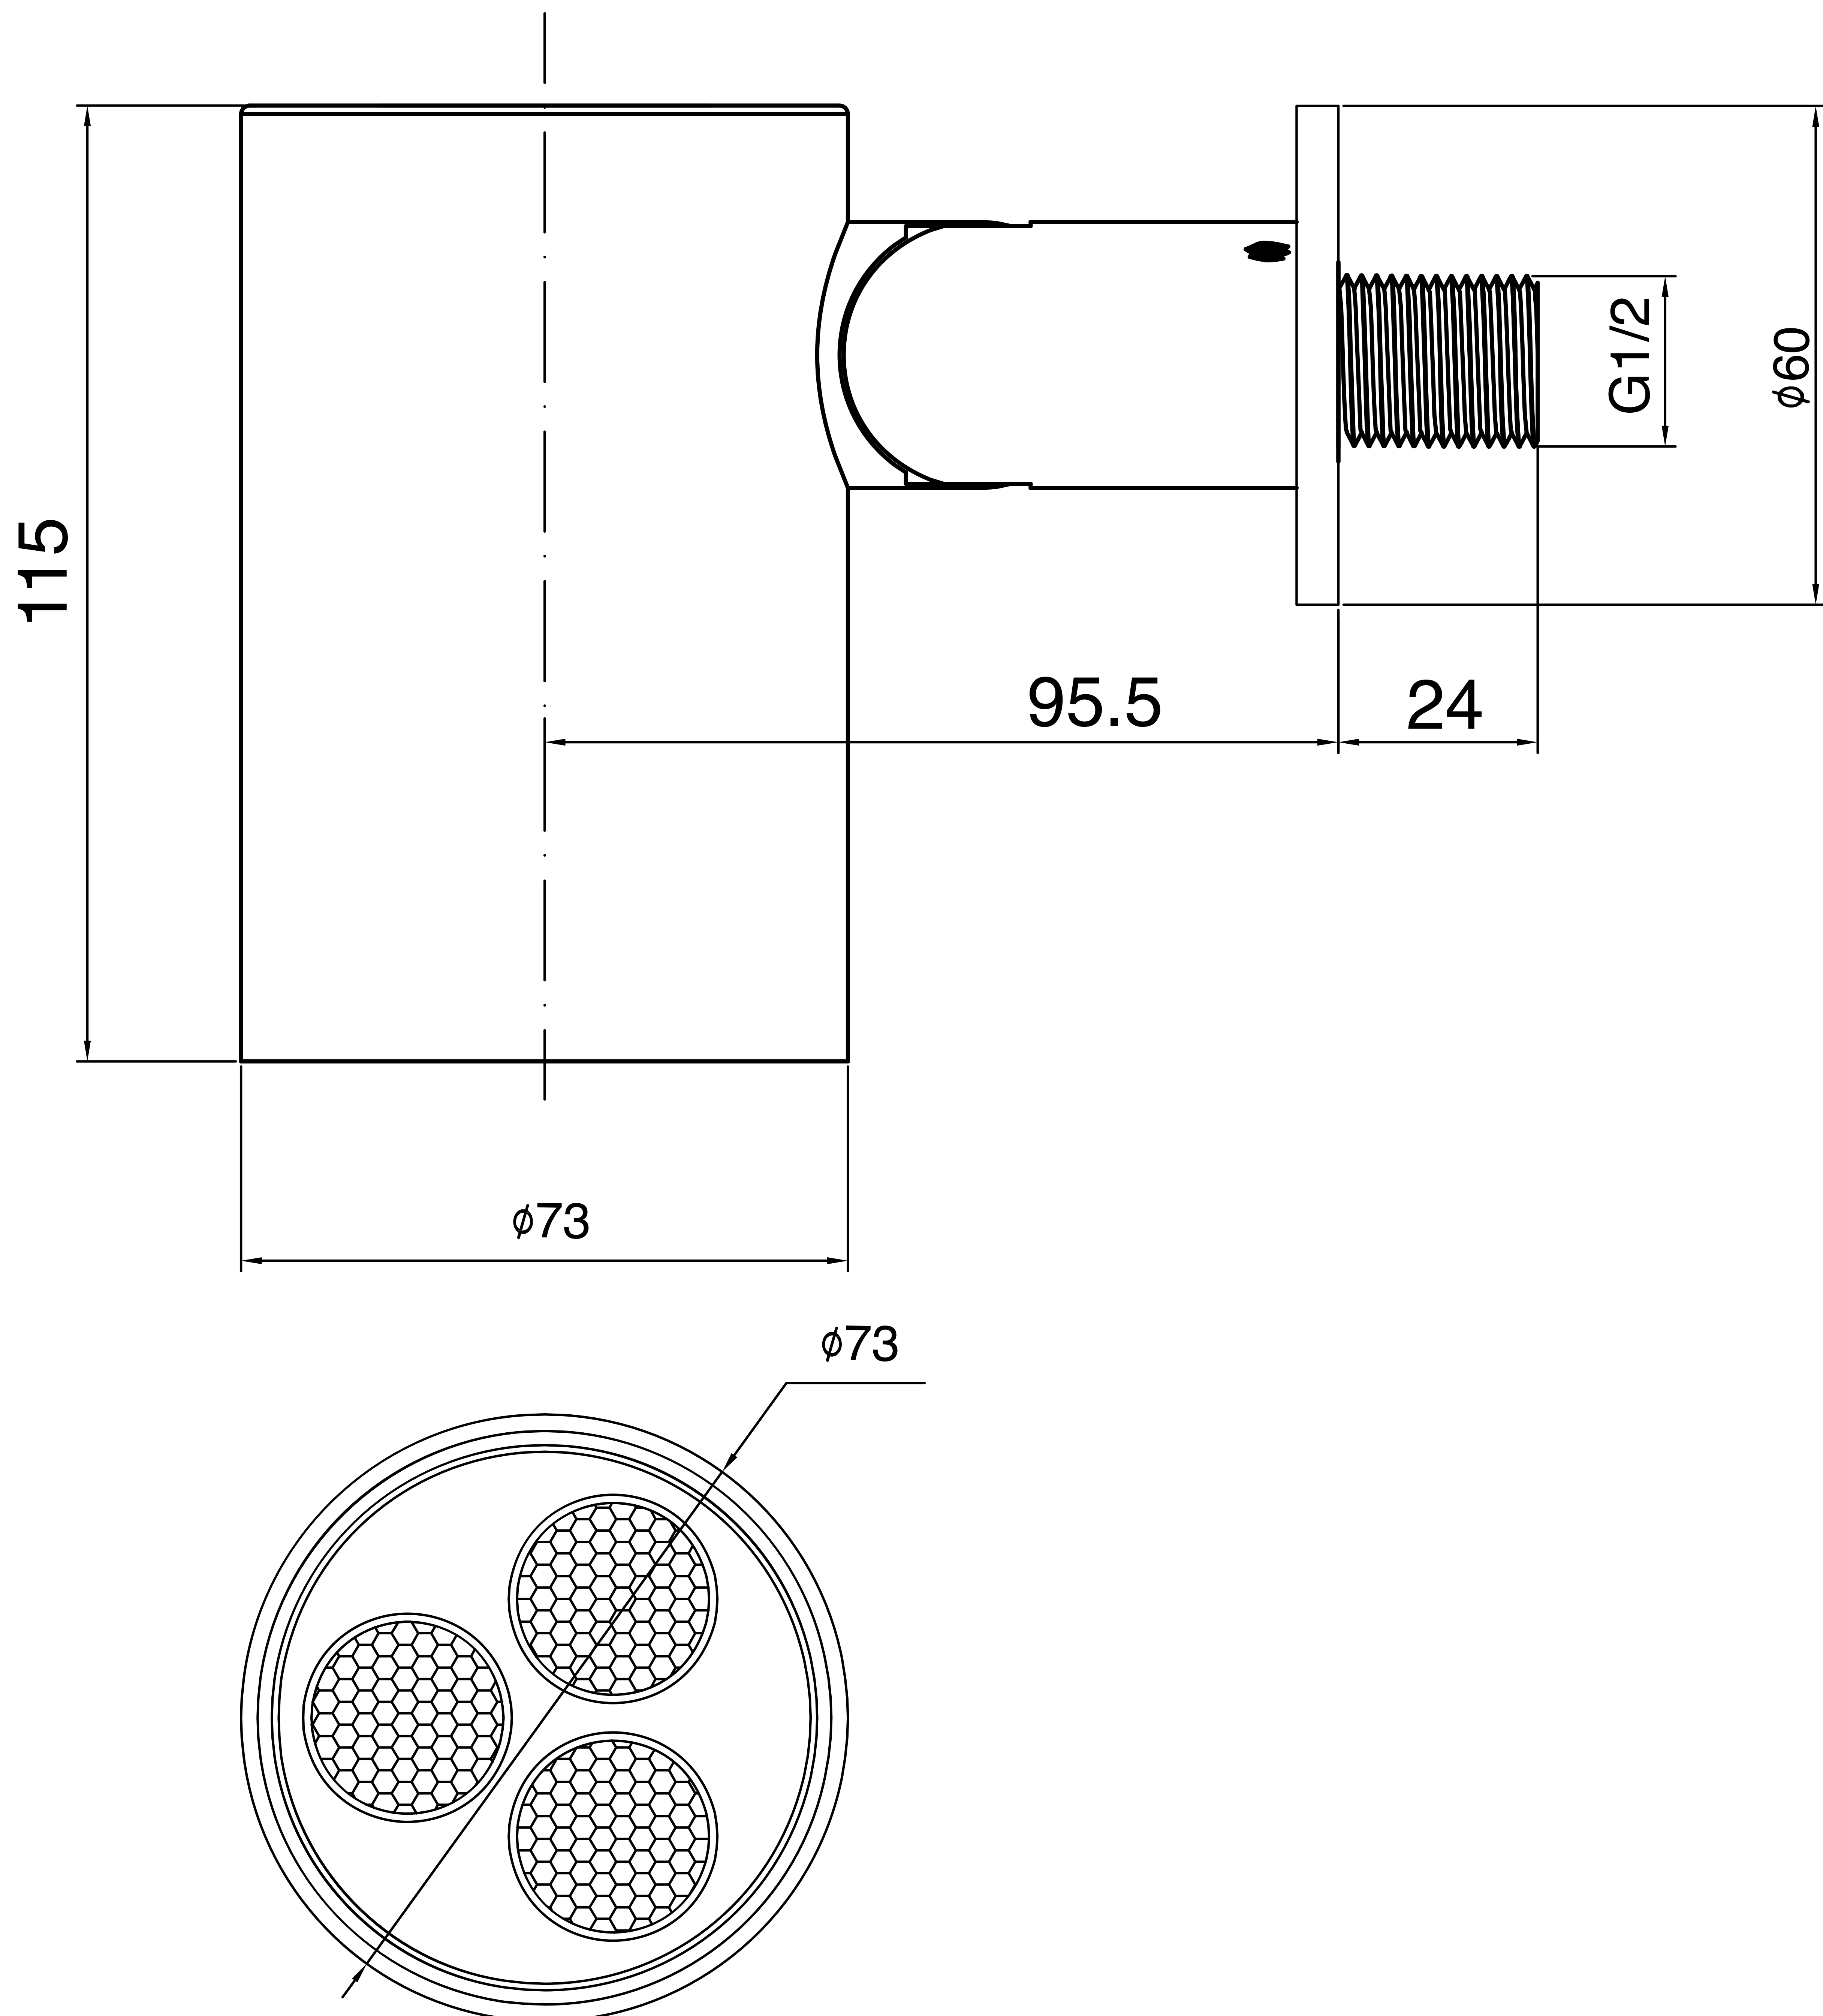

Shower With Mist Flow

Product Code : 4052

Technical Drawing

All dimension are in **mm**